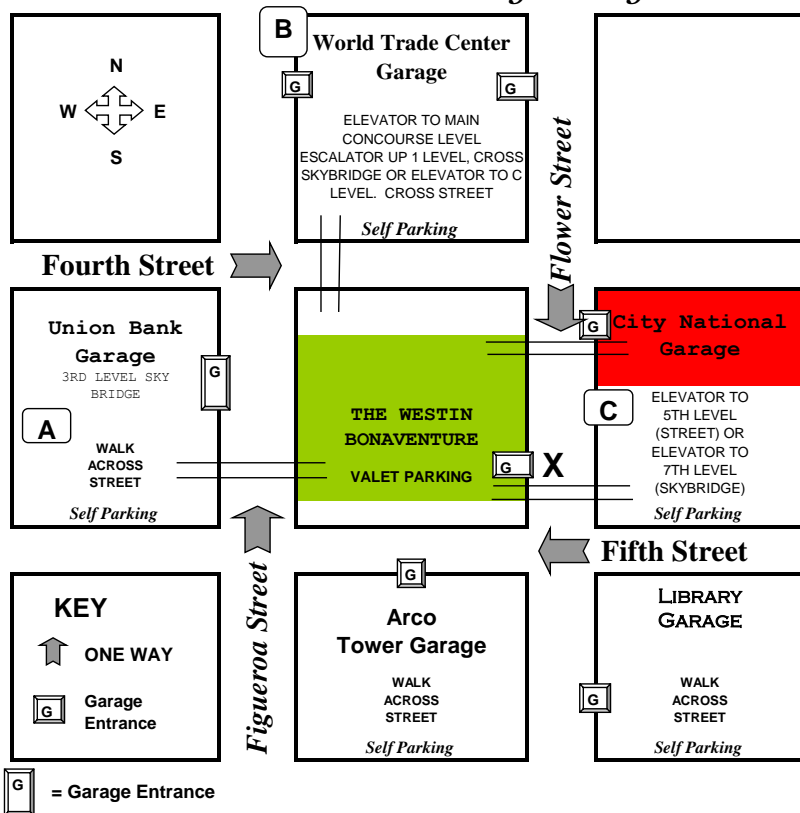

Westin Bonaventure Hotel & Suites Directions and Parking Garages

PARKING VALIDATIONS WILL BE PROVIDED AT REGISTRATION OF THE EVENT ONLY FOR:

The Westin Bonaventure Hotel Valet

401 South Flower Street, LA, CA 90071 (213) 624-1000
Garage Clearance 6'

24/7 ENTRANCE TO THE GARAGE THROUGH FLOWER STREET

Red Parking - City National Garage (C)

400 South Flower Street, LA, CA 90071 (213) 628-0581
Garage Clearance 6' 3"

Evening Rate: After 5:00pm \$10.00 with validation

24/7 Entrance on Flower Street Only

"Sky bridge" access to Bonaventure hotel on the 7th floor

Additional Garage Options:

Union Bank Garage (A)

445 South Figueroa Street, LA, CA 90012 (213) 620-0170
Garage Clearance 6' 6"

ENTRANCE: 3rd Street or Flower Street (1st entrance Right Side)

"Sky bridge" access to Bonaventure Hotel on the 5th (upper concourse) level of garage